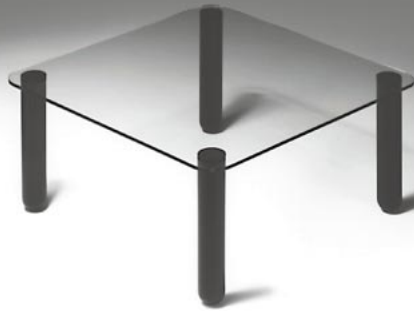

TABLES

9000 Glass Post Leg