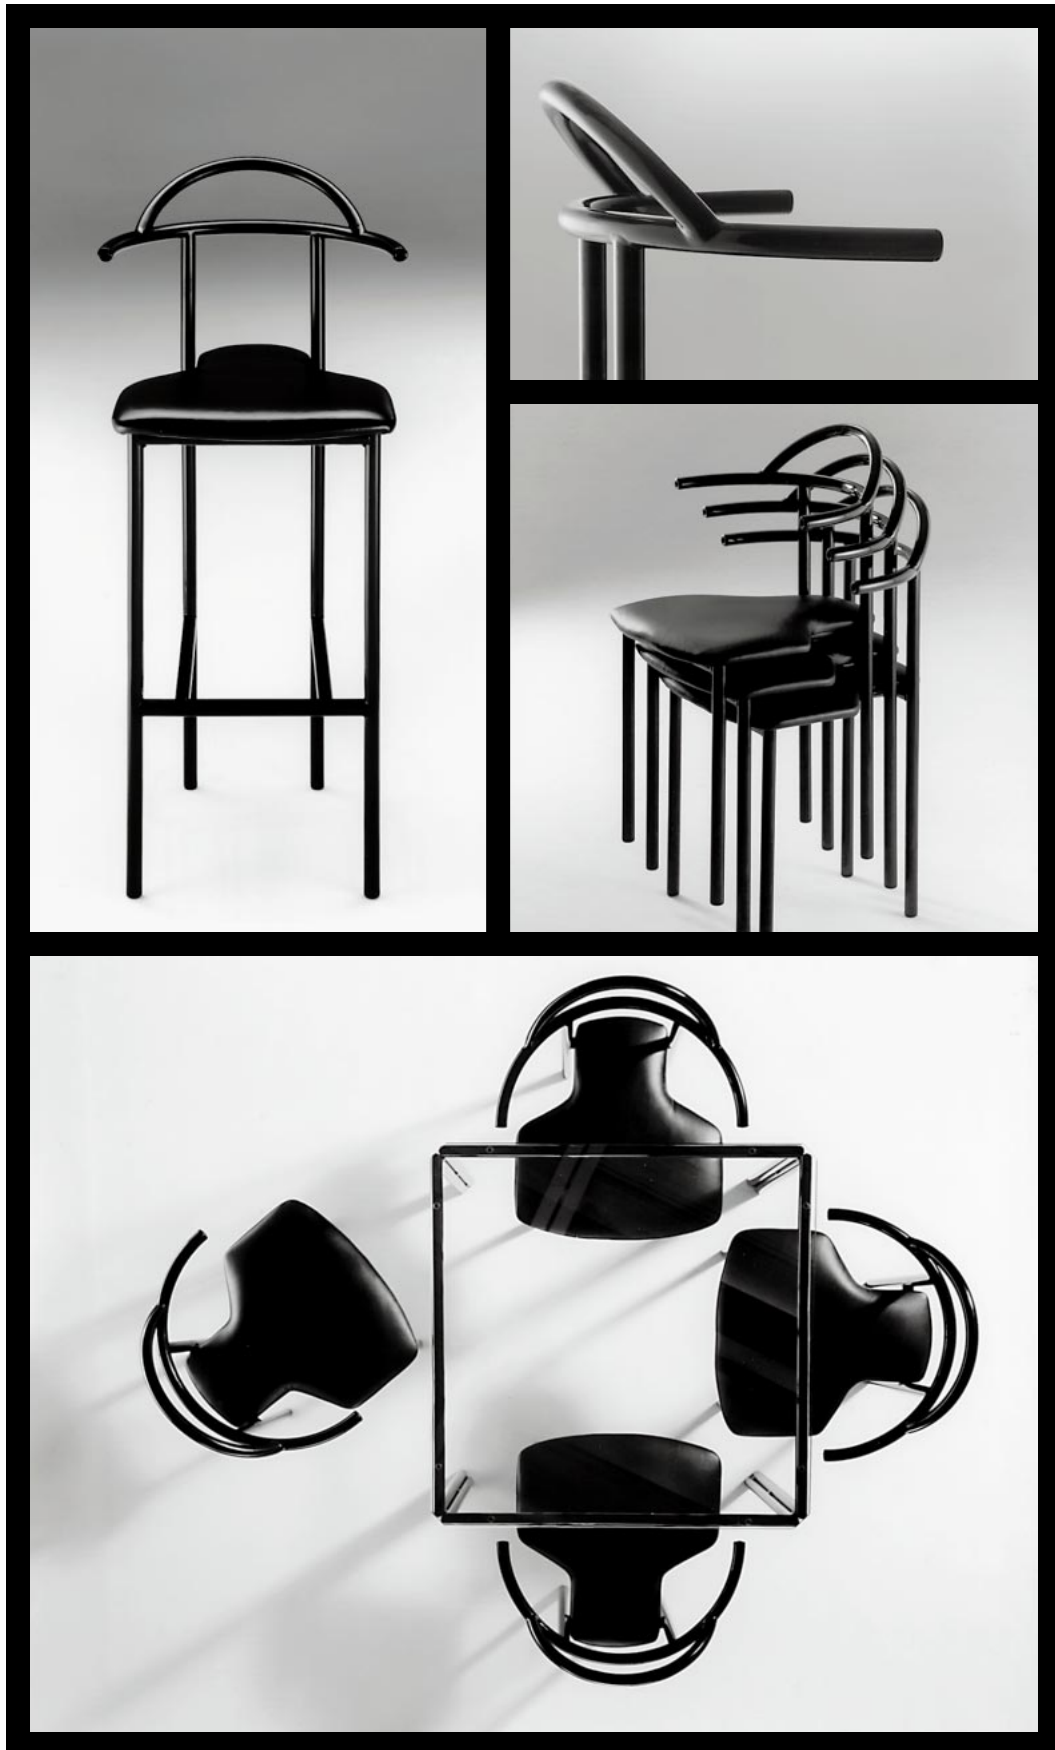

CHAIRS
STOOLS

OLÉ

GROUP FOUR
FURNITURE

CHAIRS STOOLS

A compact armchair suited to use in restaurants and conference rooms, or as an office and retail side chair. The 1 inch steel tube frame is available in standard black epoxy or in any Group Four colour. Tubing ends are finished with moulded black plastic end caps. The lightly cushioned seat is upholstered in leather, vinyl or fabric. Olé stacks up to three high.

The Olé series includes stools and a glass top table.

Designed by Francesco +
Aldo Piccaluga
Design Protected

OLÉ

1603

GROUP FOUR FURNITURE

Group Four Furniture Inc.
Oakville, Ontario
tel: (877) 585-1478
tel: (905) 845-0211
fax: (905) 845-6894
email: g4furn@aol.com